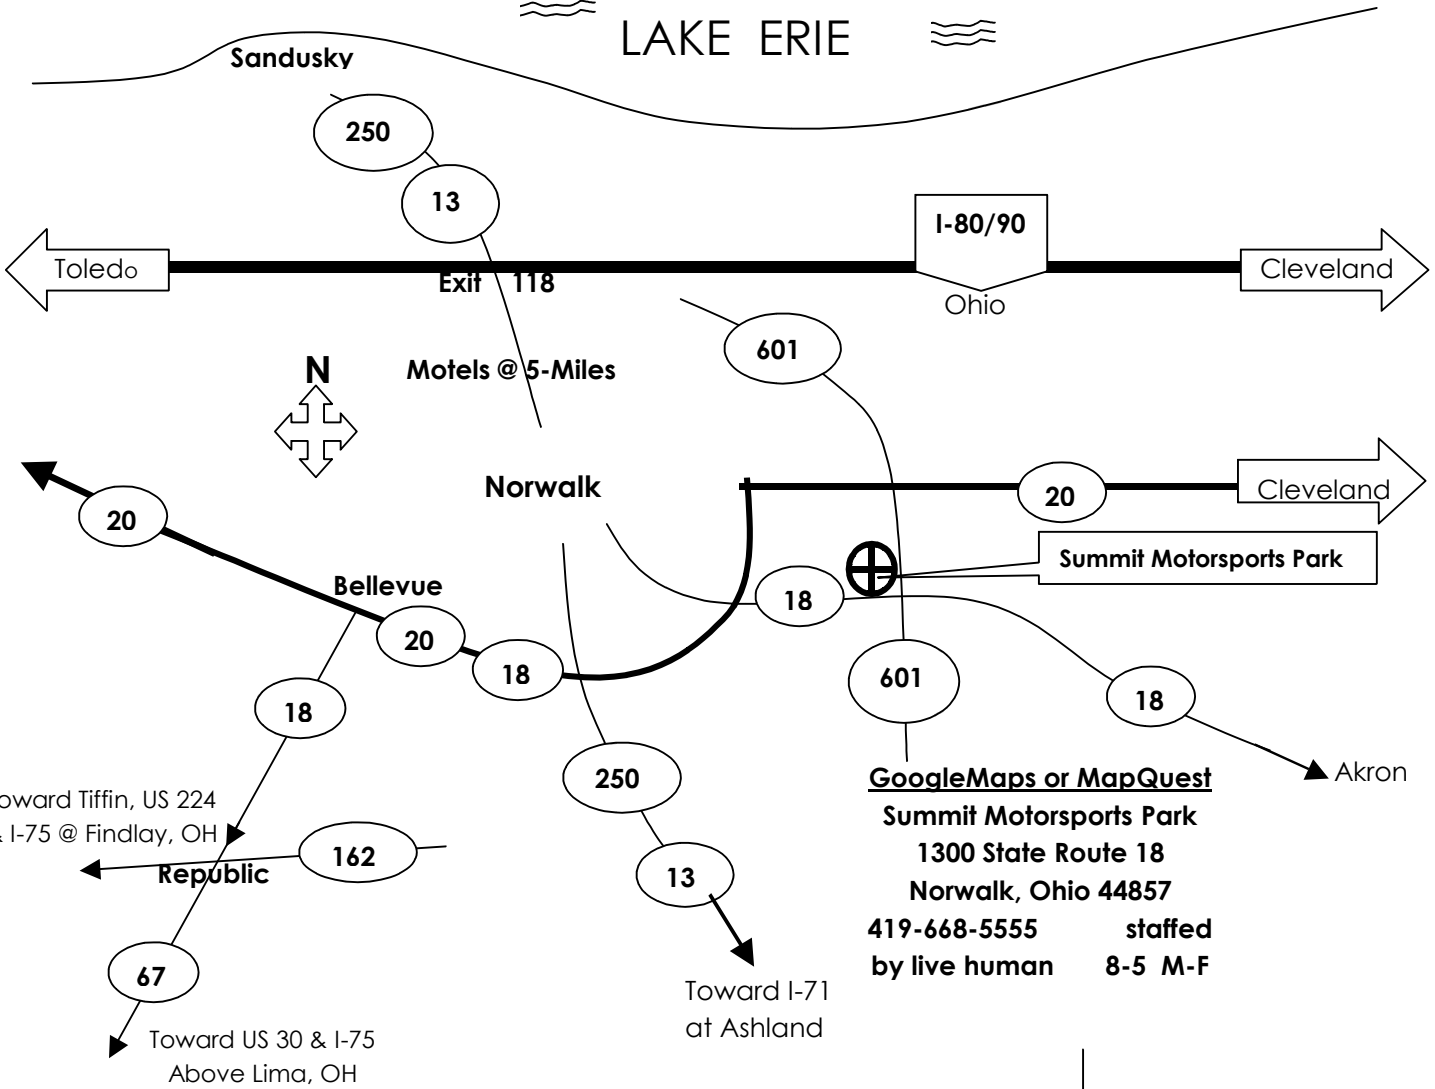

MAP TO NORWALK

LAKE ERIE

GoogleMaps or MapQuest

Summit Motorsports Park
 1300 State Route 18
 Norwalk, Ohio 44857

419-668-5555 staffed
 by live human 8-5 M-F

Y-Block Gathering & Shootouts at Norwalk's Fun Ford Reloaded2
Show - Swaps - Drags & More

18
www.summitmotorsportspark.com