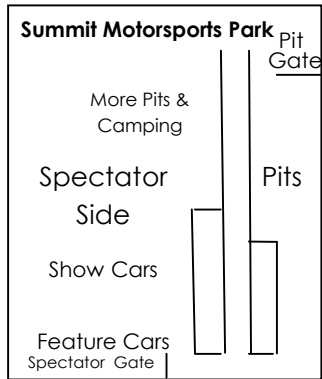

MAP TO NORWALK

LAKE ERIE

GoogleMaps or MapQuest

Summit Motorsports Park
 1300 State Route 18
 Norwalk, Ohio 44857

419-668-5555 staffed
 by live human 8-5 M-F

Y-Block Gathering & Shootouts at Norwalk's Fun Ford Reloaded2
Show - Swaps - Drags & More