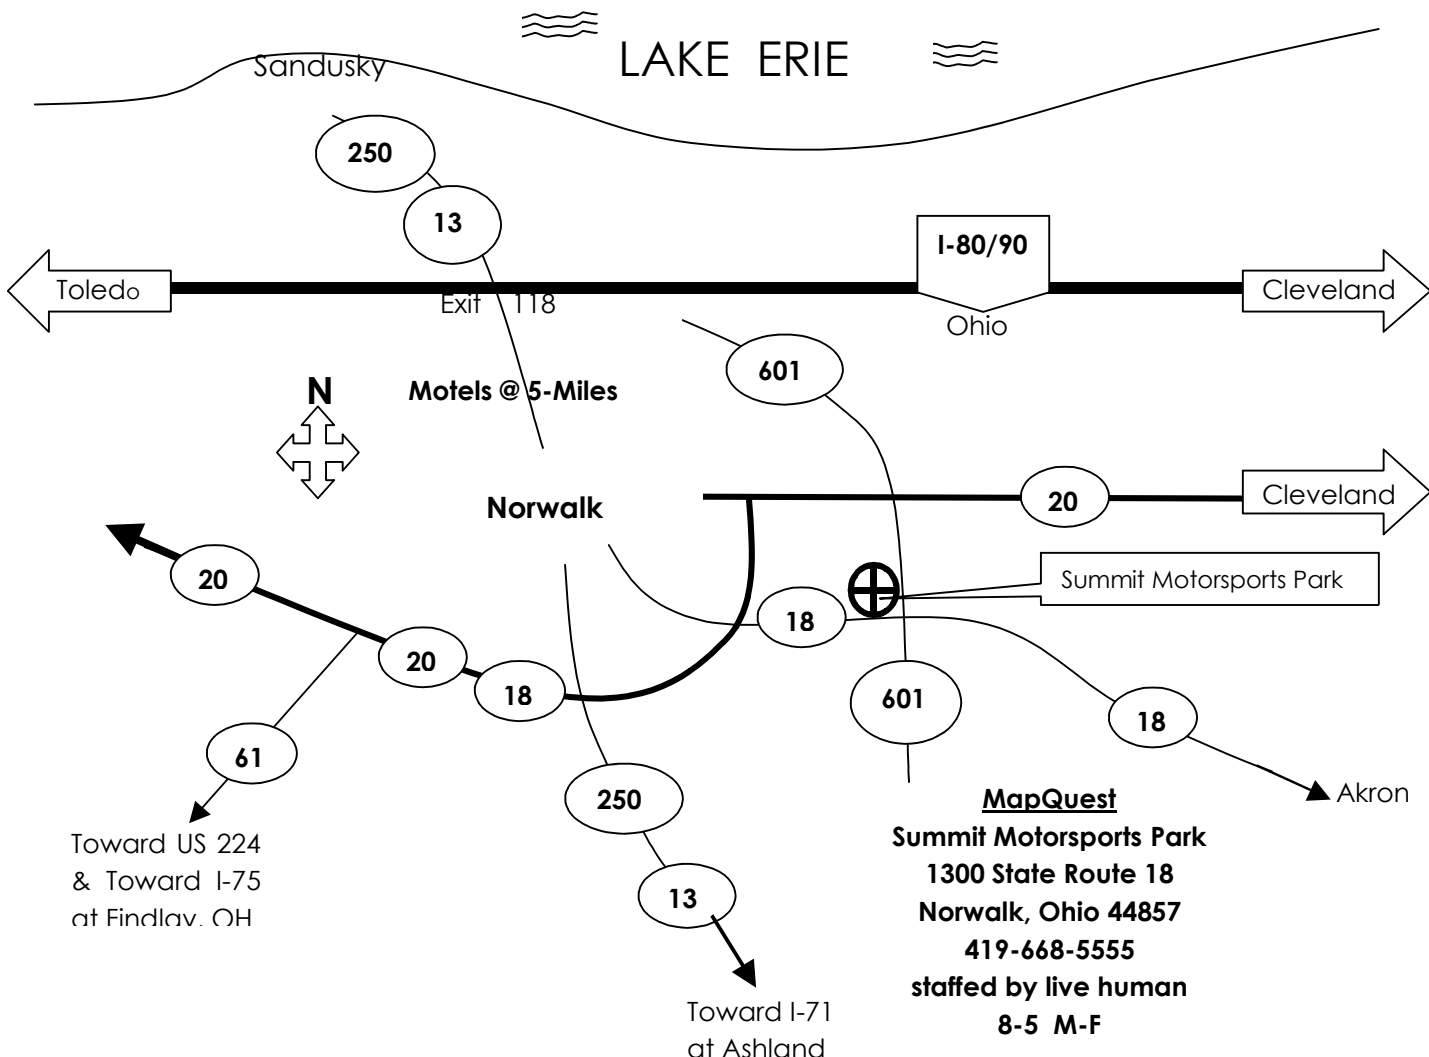

MAP TO NORWALK

**Y-Block Gathering & Shootouts
at the 12th Annual NMRA Ford
Super Nationals & Bracket
Showdown June 11-14, 2015
Show – Swaps - Drags**

www.nmradigital.com/oh &
www.summitmotorsportspark.com