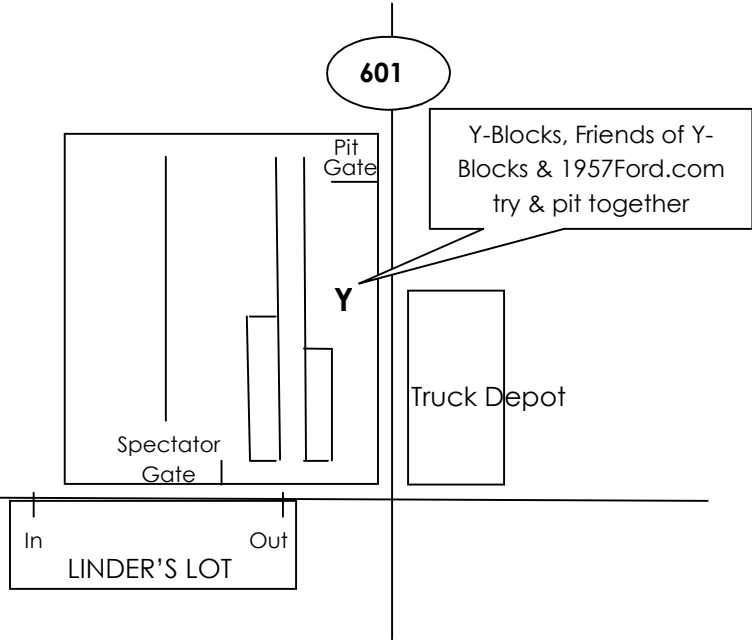

MAP TO NORWALK

**Y-Block Gathering & Shootouts
at the 12th Annual NMRA Ford
Super Nationals & Bracket
Showdown June 11-14, 2015
Show – Swaps - Drags**

www.nmradigital.com/oh &
www.summitmotorsportspark.com